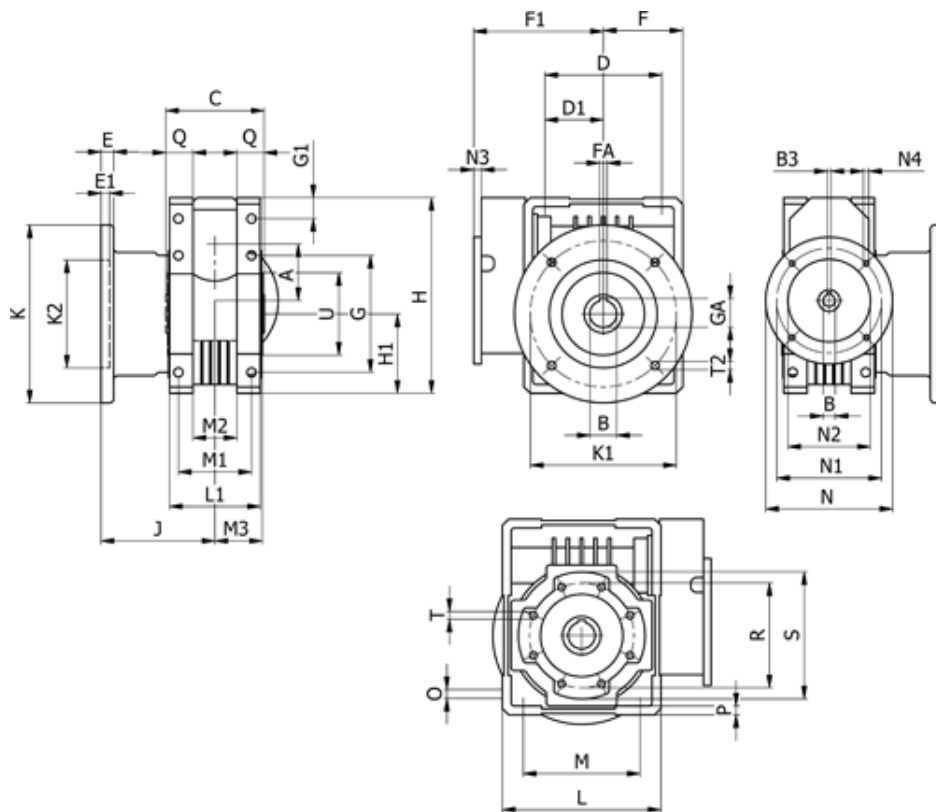

Data Sheet

Article number: 3921110069430

Description: Worm gear
WR 110-UF1-69-80B5, without lubrication

Measures

A = 110.10	E = 20	H = 308.0	M = 184	N4 = M10x15	U = 130
B = 42	E1 = 12	H1 = 125.0	M1 = 115	O = 14.0	
B1 E7 = 19	F = 125	J = 179.5	M2 = 69	P = 14	
B2 = 21.8	F1 = 204	K = 280	M3 = 73.0	Q = 45	
B3 H9 = 6	FA = 12	K1 = 230	N = 200	R = 165	
C = 155	G = 184	K2 = 170	N1 = 165	S = 200	
D = 174.0	G1 = 58.0	L = 250	N2 = 130	T = M12x19	
D1 = 82.0	GA = 45.3	L1 = 143	N3 = 0.0	T2 = 13.0	